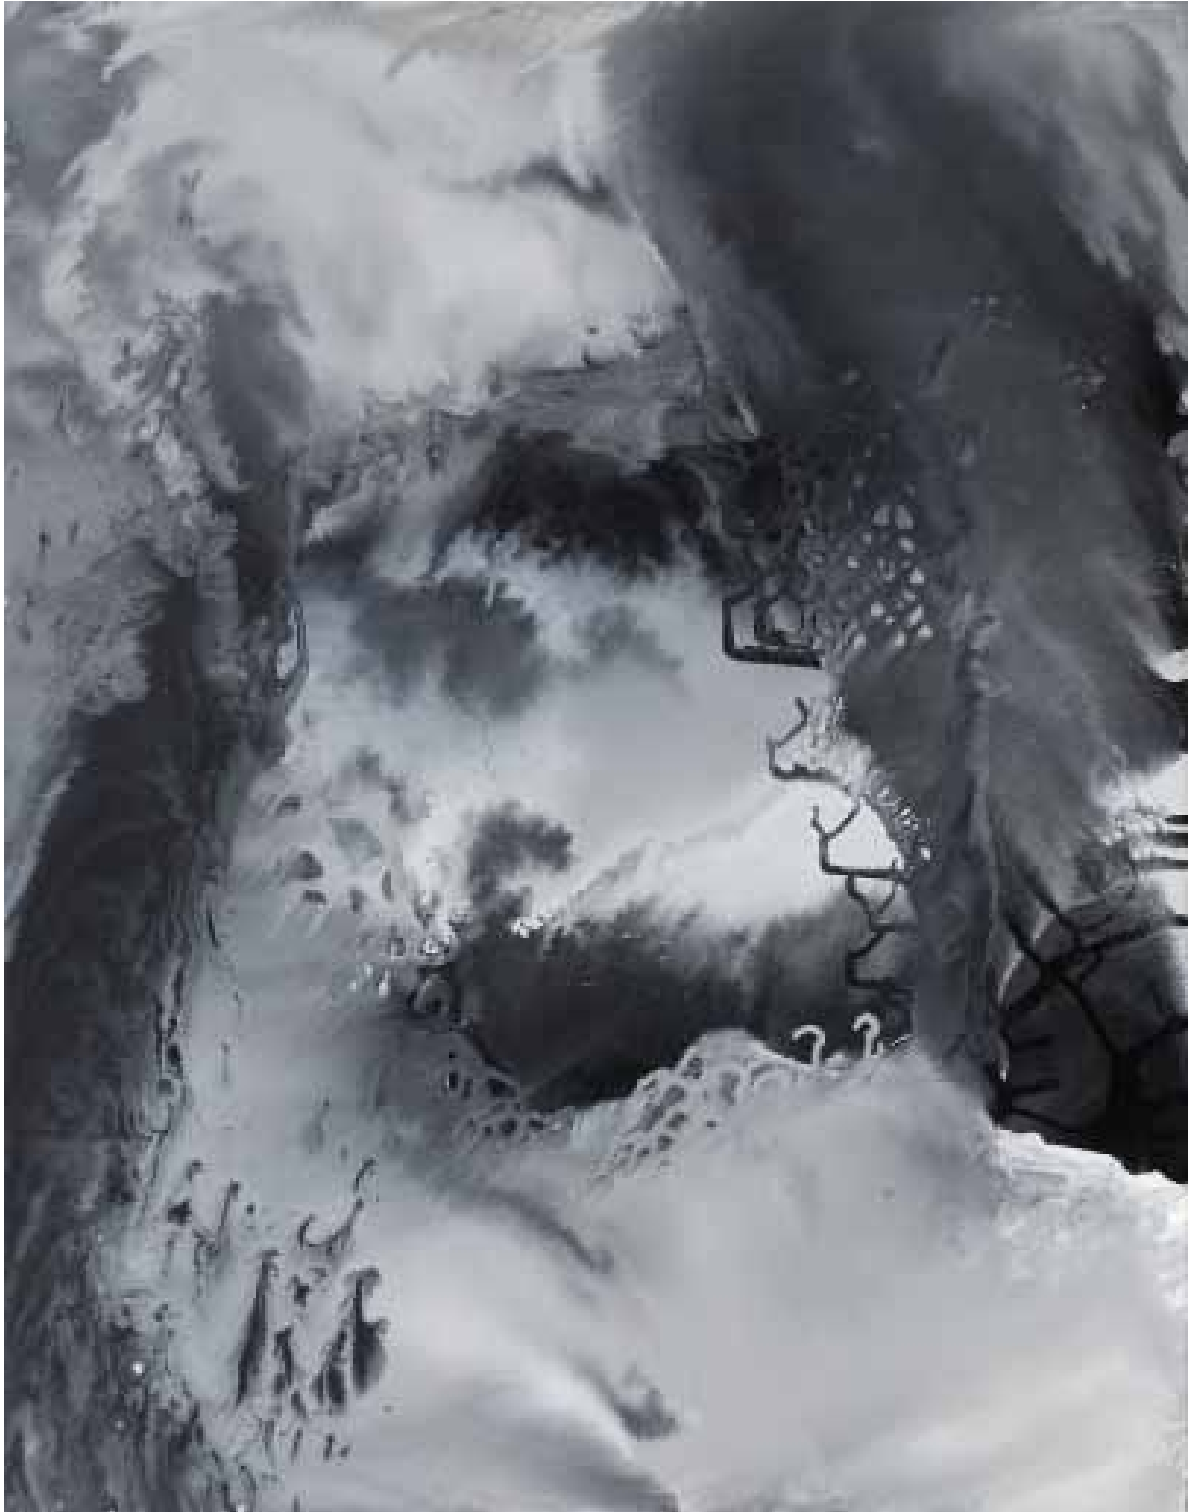

Susanne Knaack
O. T. (4/03/2013)
2013, 100 x 80 cm, 39 3/8" x 31 1/2", acrylic paint on canvas
Photo: Jürgen Baumann