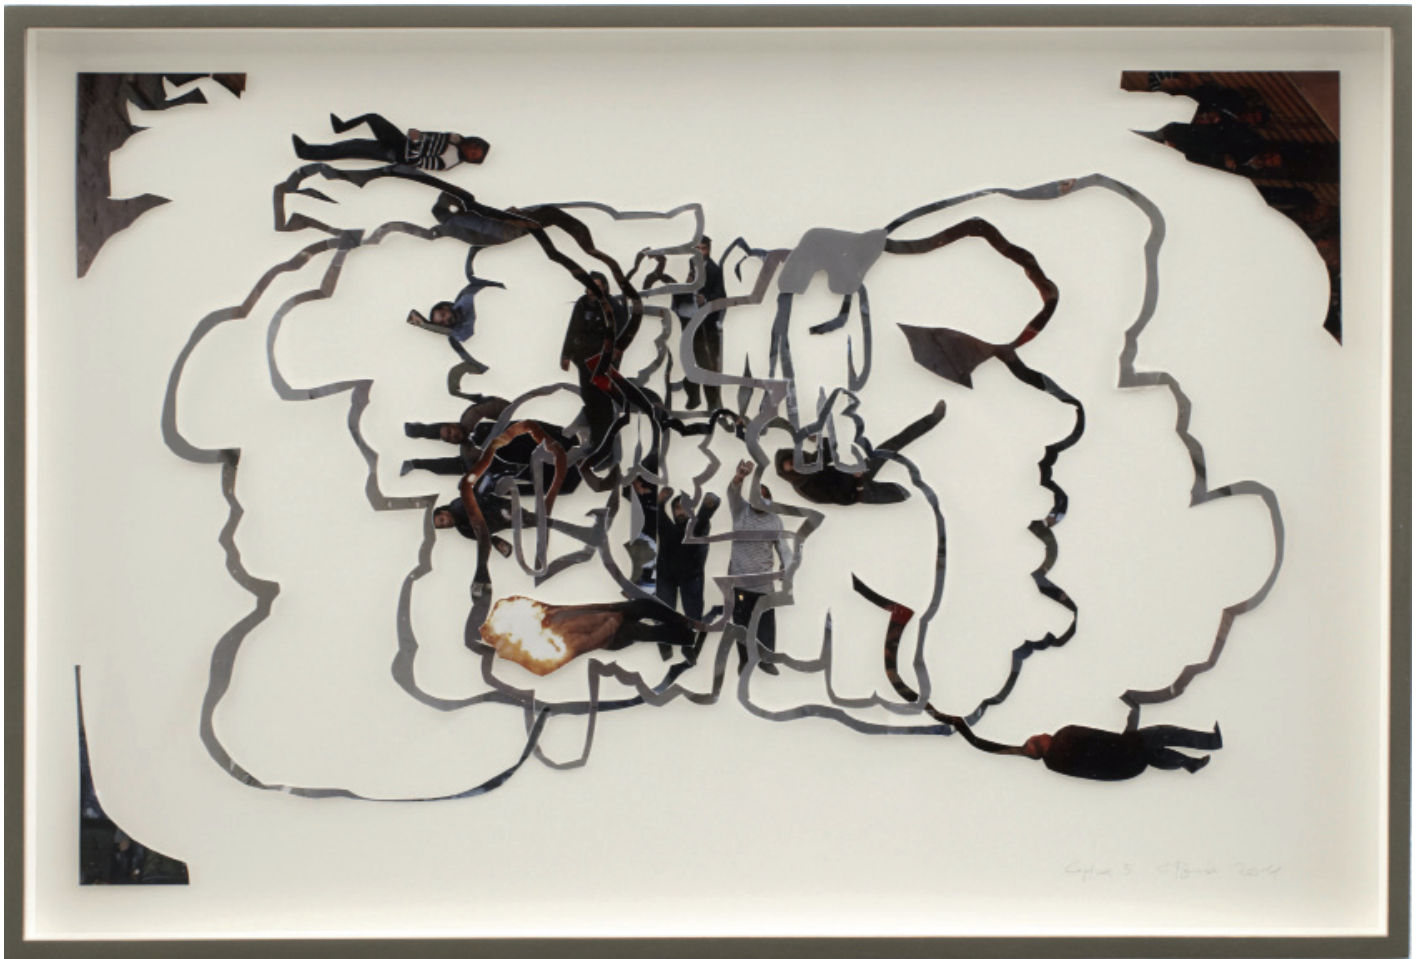

Susanne Pomrehn

Capture Nr. 5

2011, 41,1, x 61,1 cm, 16 1/8" x 24" (framed)

Photo prints, tape (20 x 30 cm, 7 7/8" x 11 13/16")

Image source: internet press

Photo: Jürgen Baumann

SEMJON CONTEMPORARY
GALERIE FÜR ZEITGENÖSSISCHE KUNST

SC