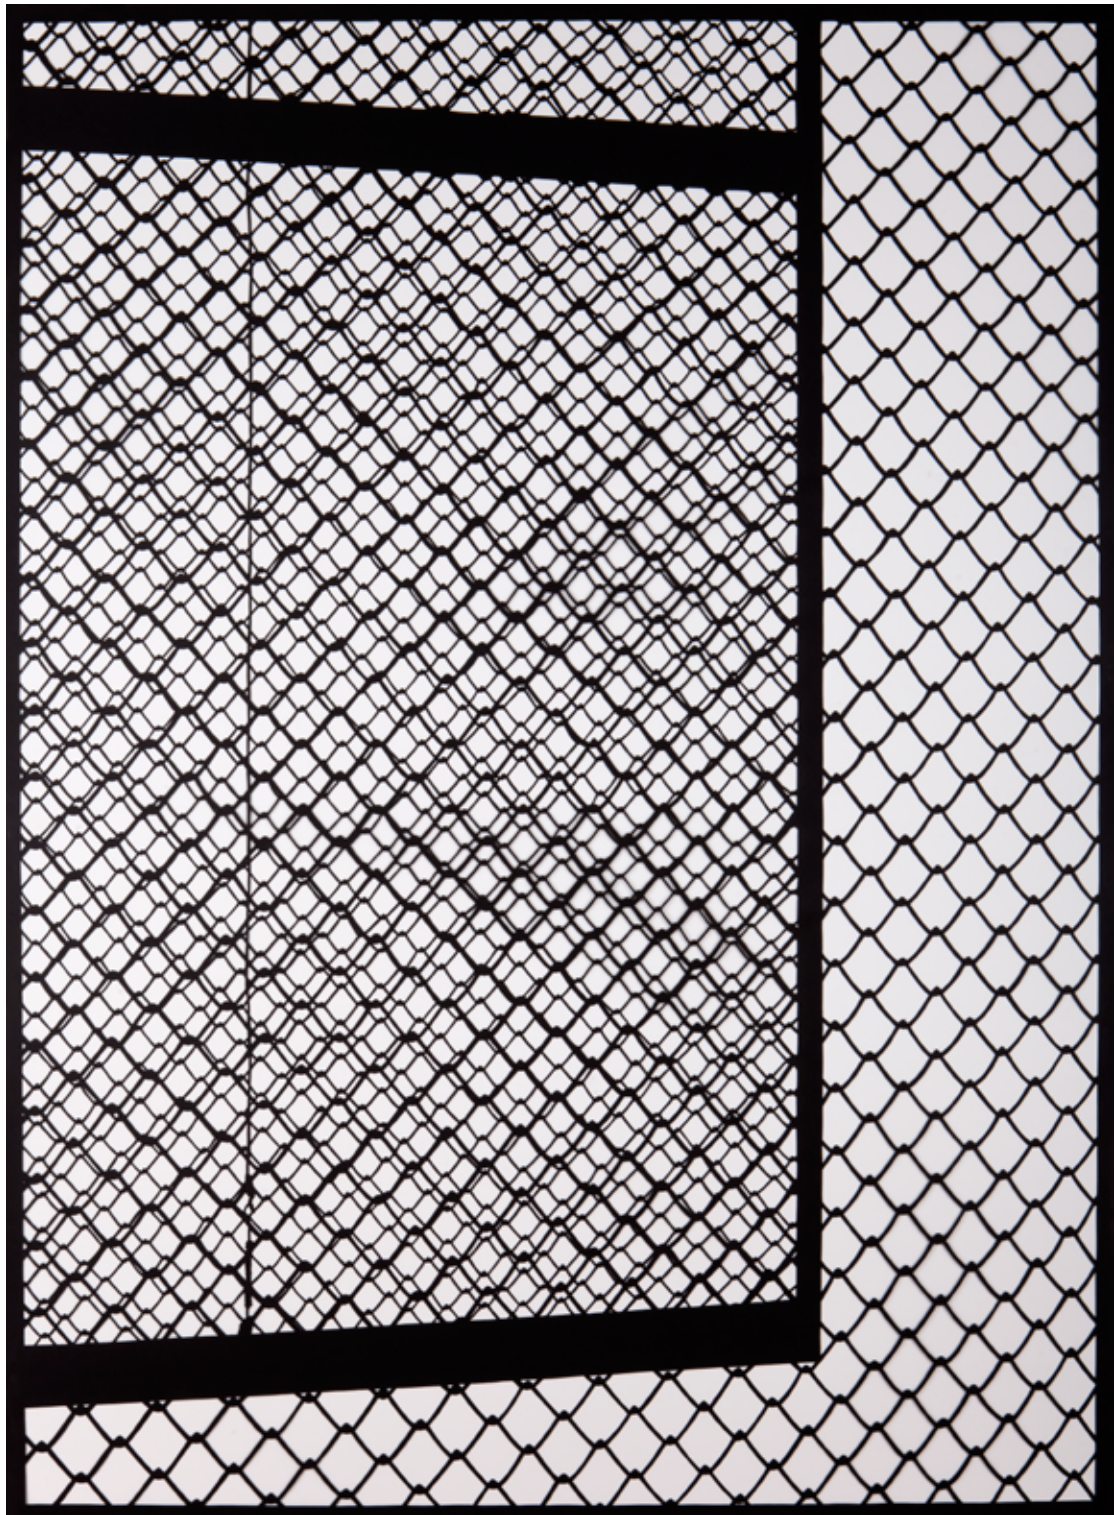

Stefan Thiel

*Claim 1*

2014, 130 x 94 cm (paper size)

Paper cut (black construction paper) on aquarell carton

Photo: Lukas Heibges

SEMJON CONTEMPORARY  
GALERIE FÜR ZEITGENÖSSISCHE KUNST

SC

**Stefan Thiel**  
*Claim 1* (detail)  
2014, 130 x 94 cm (paper size)  
Paper cut (black construction paper) on aquarell carton  
Photo: Lukas Heibges

**Stefan Thiel**

*Claim 2*

2013, 130 x 90,8 cm (paper size)

Paper cut (black construction paper) on aquarell carton

Photo: Lukas Heibges

SEMJON CONTEMPORARY  
GALERIE FÜR ZEITGENÖSSISCHE KUNST

**SC**

Stefan Thiel  
*Claim 2* (detail)  
2013, 130 x 90,8 cm (paper size)  
Paper cut (black construction paper) on aquarell carton  
Photo: Lukas Heibges

Stefan Thiel  
*Claim 2* (detail)  
2013, 130 x 90,8 cm (paper size)  
Paper cut (black construction paper) on aquarell carton  
Photo: Lukas Heibges

Stefan Thiel  
*Claim 3*  
2014, 142 x 97 cm (paper size)  
Paper cut (black construction paper) on aquarell carton  
Photo: Lukas Heibges