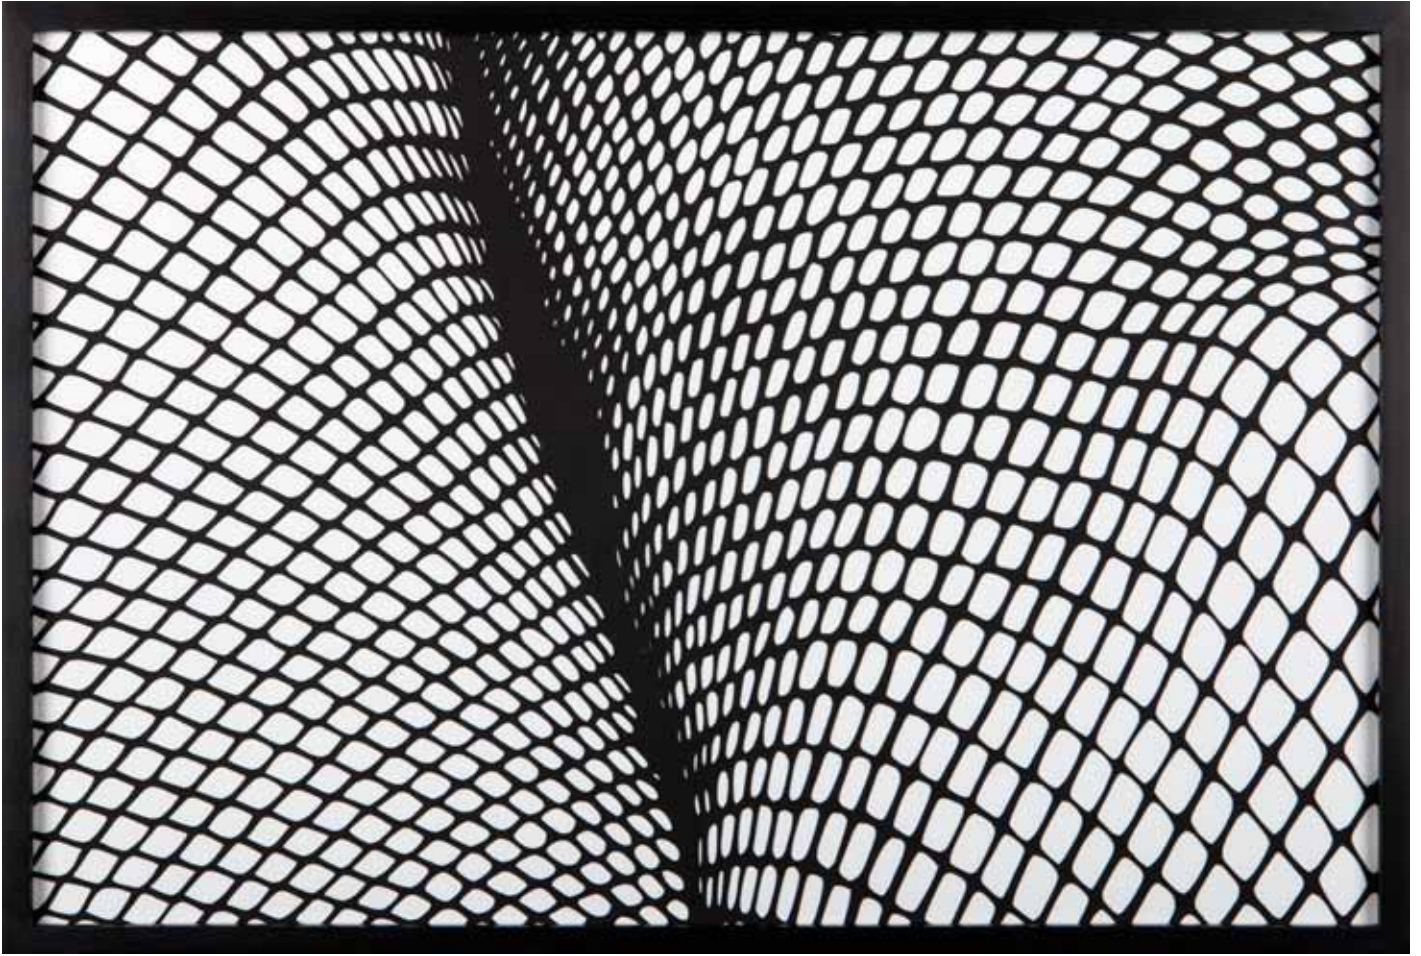

Stefan Thiel
Sandra 3
2014, 30 x 45 cm (paper size), 31,2 x 46,2 x 3 cm (framed)
Black construction paper
Photo: Lukas Heibges