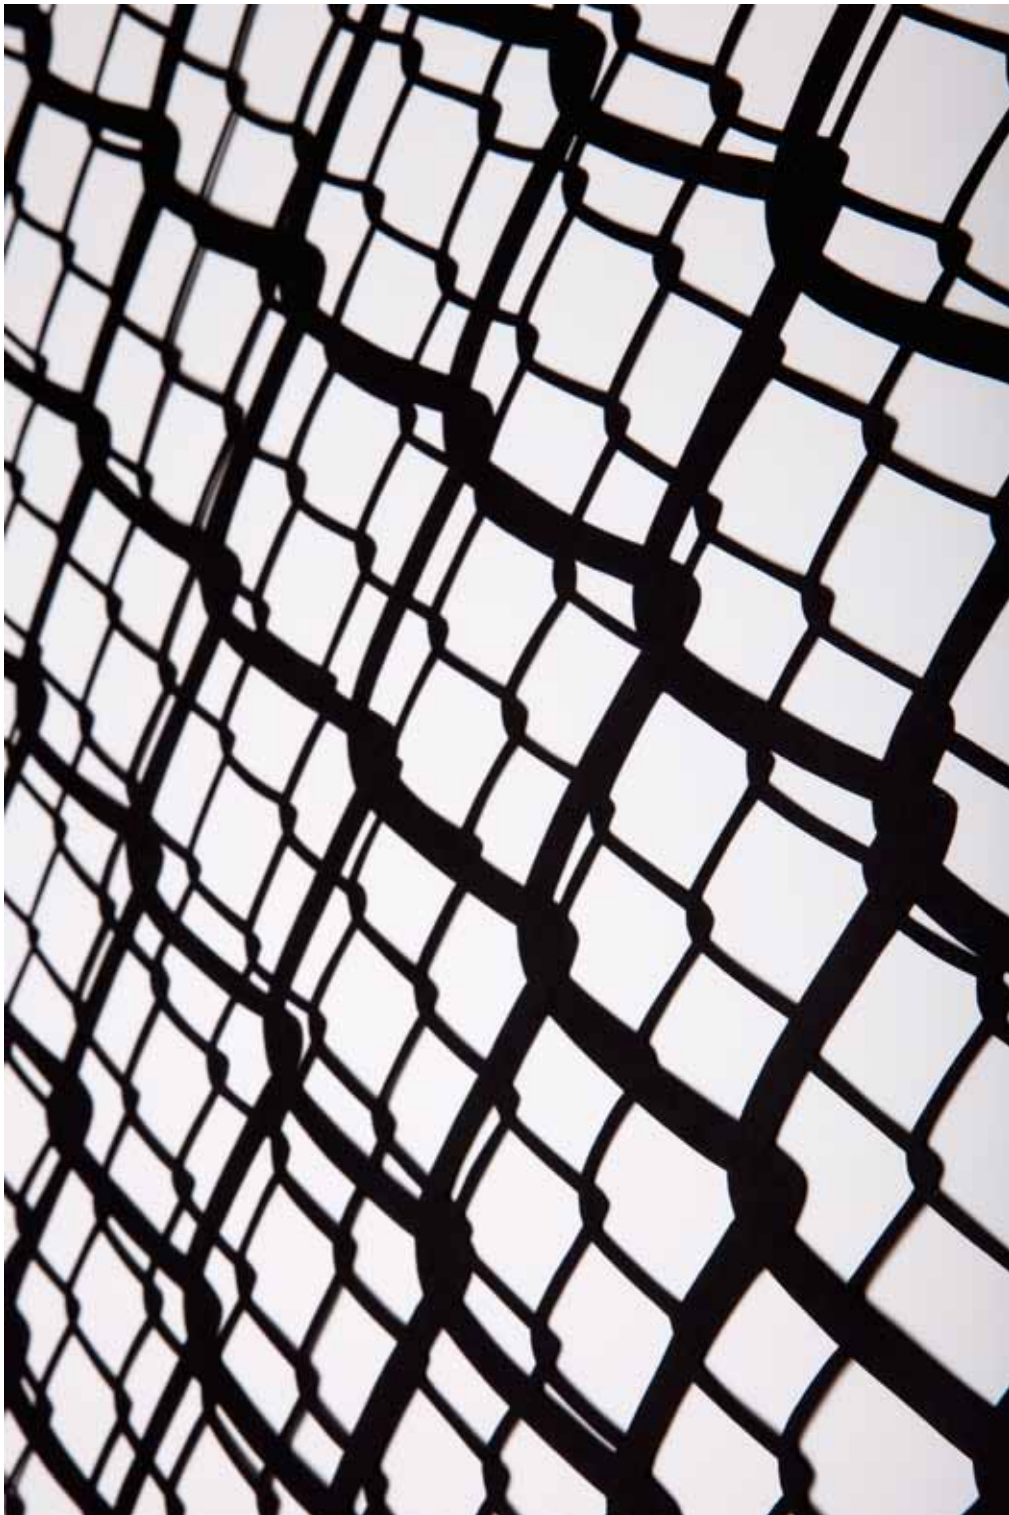

Stefan Thiel
Claim 3
2014, 142 x 97 cm (paper size)
Paper cut (black construction paper) on aquarell carton
Photo: Lukas Heibges