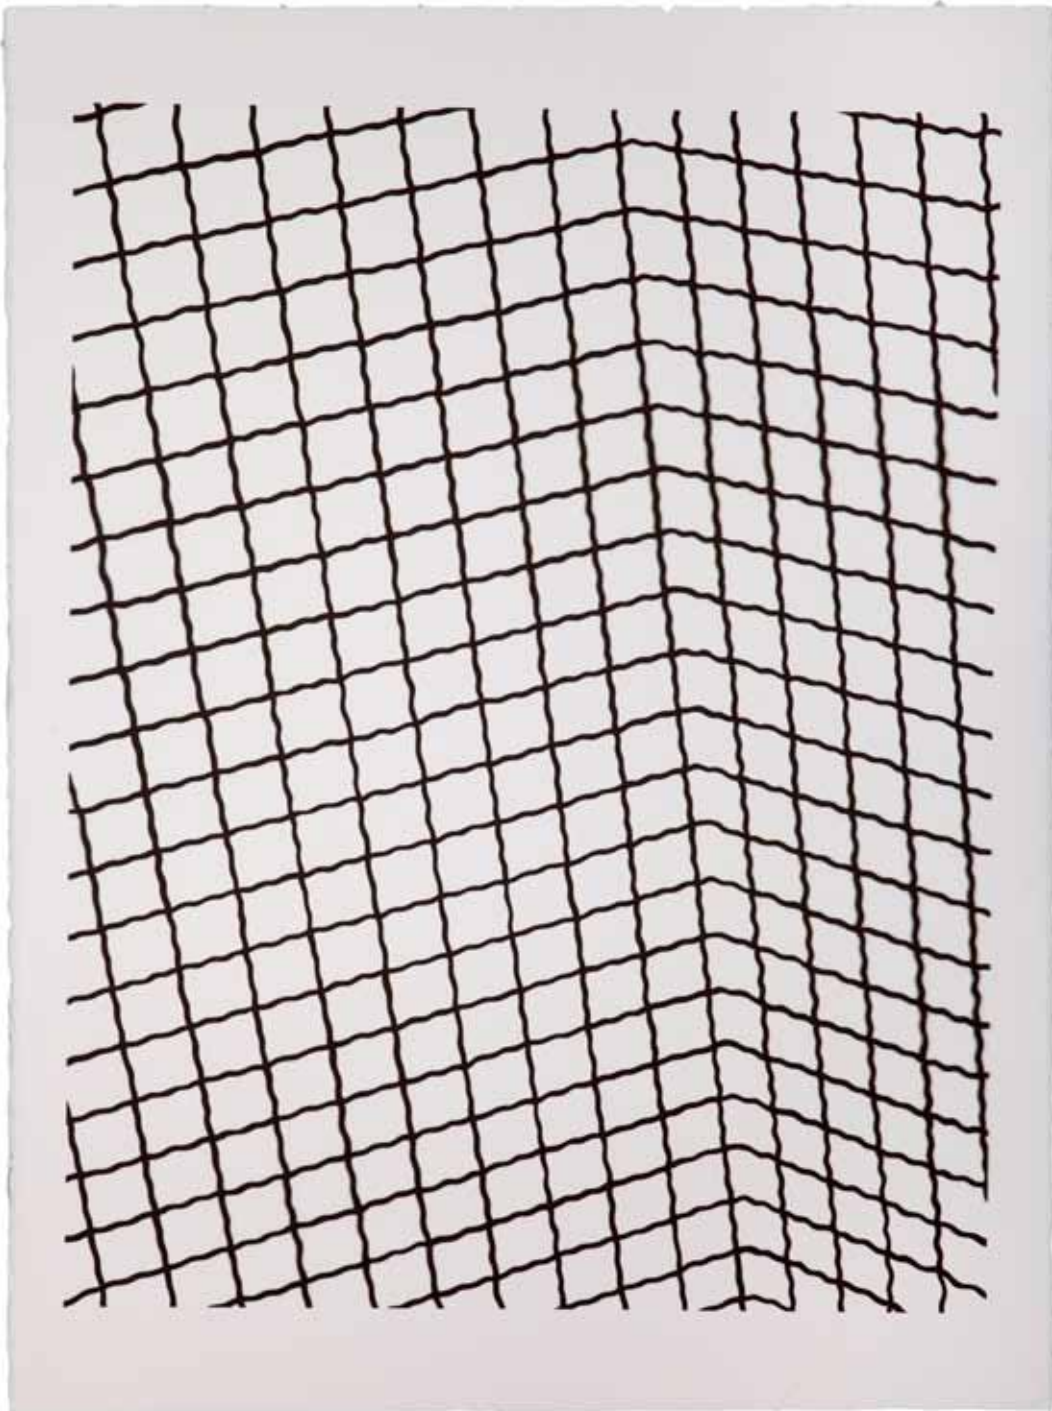

Stefan Thiel
Claim 3 (Detail)
2014, 142 x 97 cm (paper size)
Paper cut (black construction paper) on aquarell carton
Photo: Lukas Heibges

Stefan Thiel

O.T. 1

2015, 76,5 x 57 cm (carton size)

Paper cut (black construction paper) on aquarell carton

Photo: Lukas Heibges

SEMJON CONTEMPORARY
GALERIE FÜR ZEITGENÖSSISCHE KUNST

SC