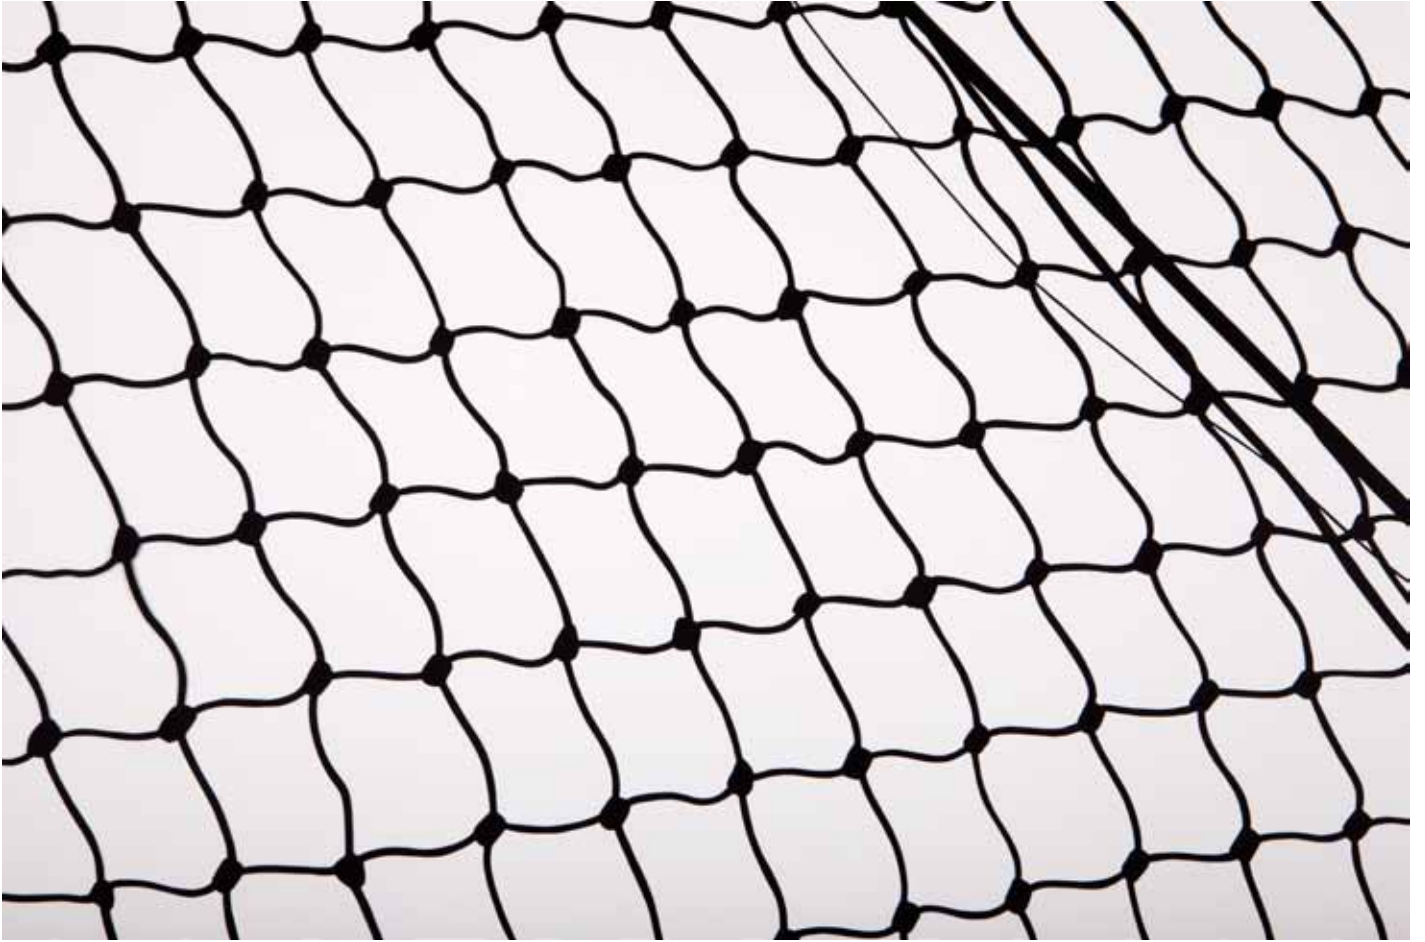

**Stefan Thiel**

*Claim 2*

2013, 130 x 90,8 cm (paper size)

Paper cut (black construction paper) on aquarell carton

Photo: Lukas Heibges

SEMJON CONTEMPORARY  
GALERIE FÜR ZEITGENÖSSISCHE KUNST

**SC**

Stefan Thiel  
*Claim 2* (detail)  
2013, 130 x 90,8 cm (paper size)  
Paper cut (black construction paper) on aquarell carton  
Photo: Lukas Heibges