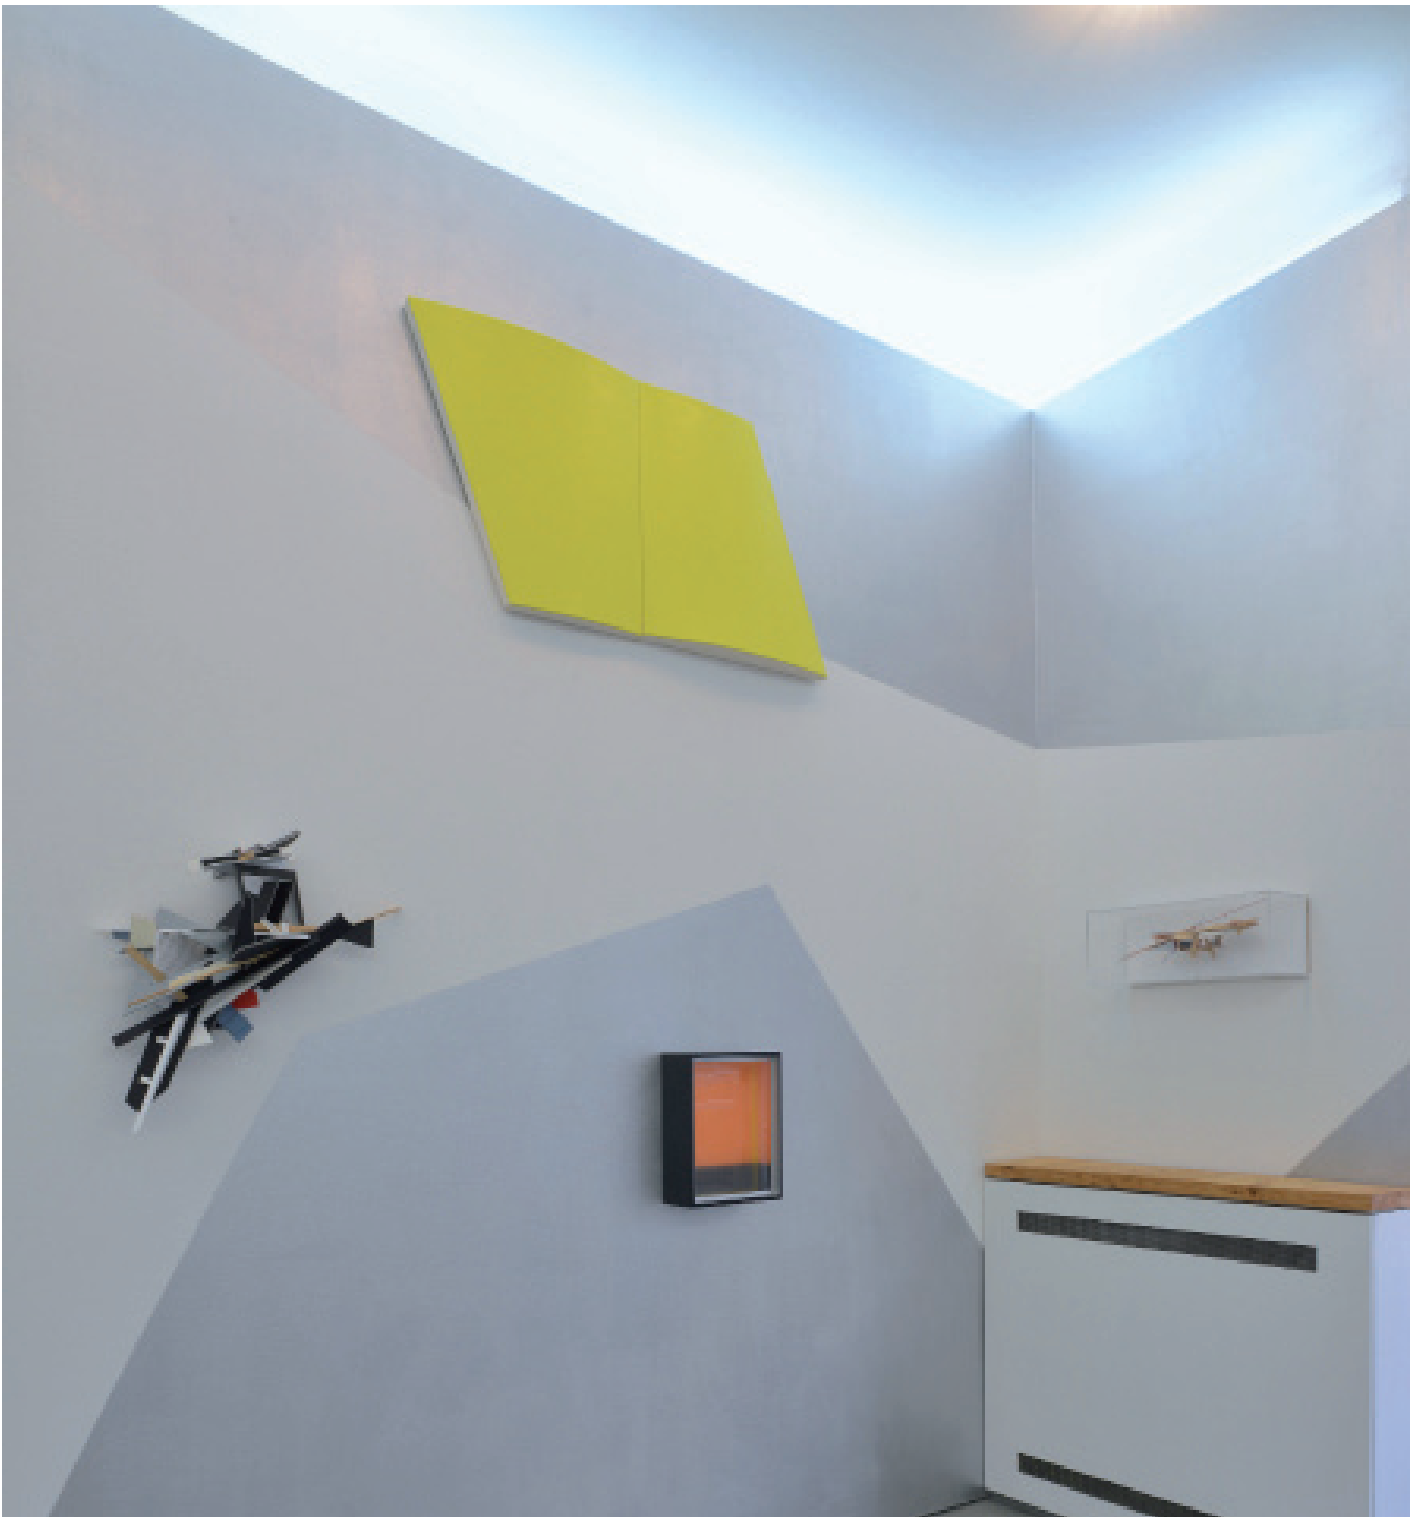

Dirk Rathke with Colin Ardley and Dittmar Krüger at their collaborative exhibition *Trialog* (wall painting and painting objects by Dirk Rathke) 2013/14, installation view at Semjon Contemporary
Photo: Michael Kutschbach