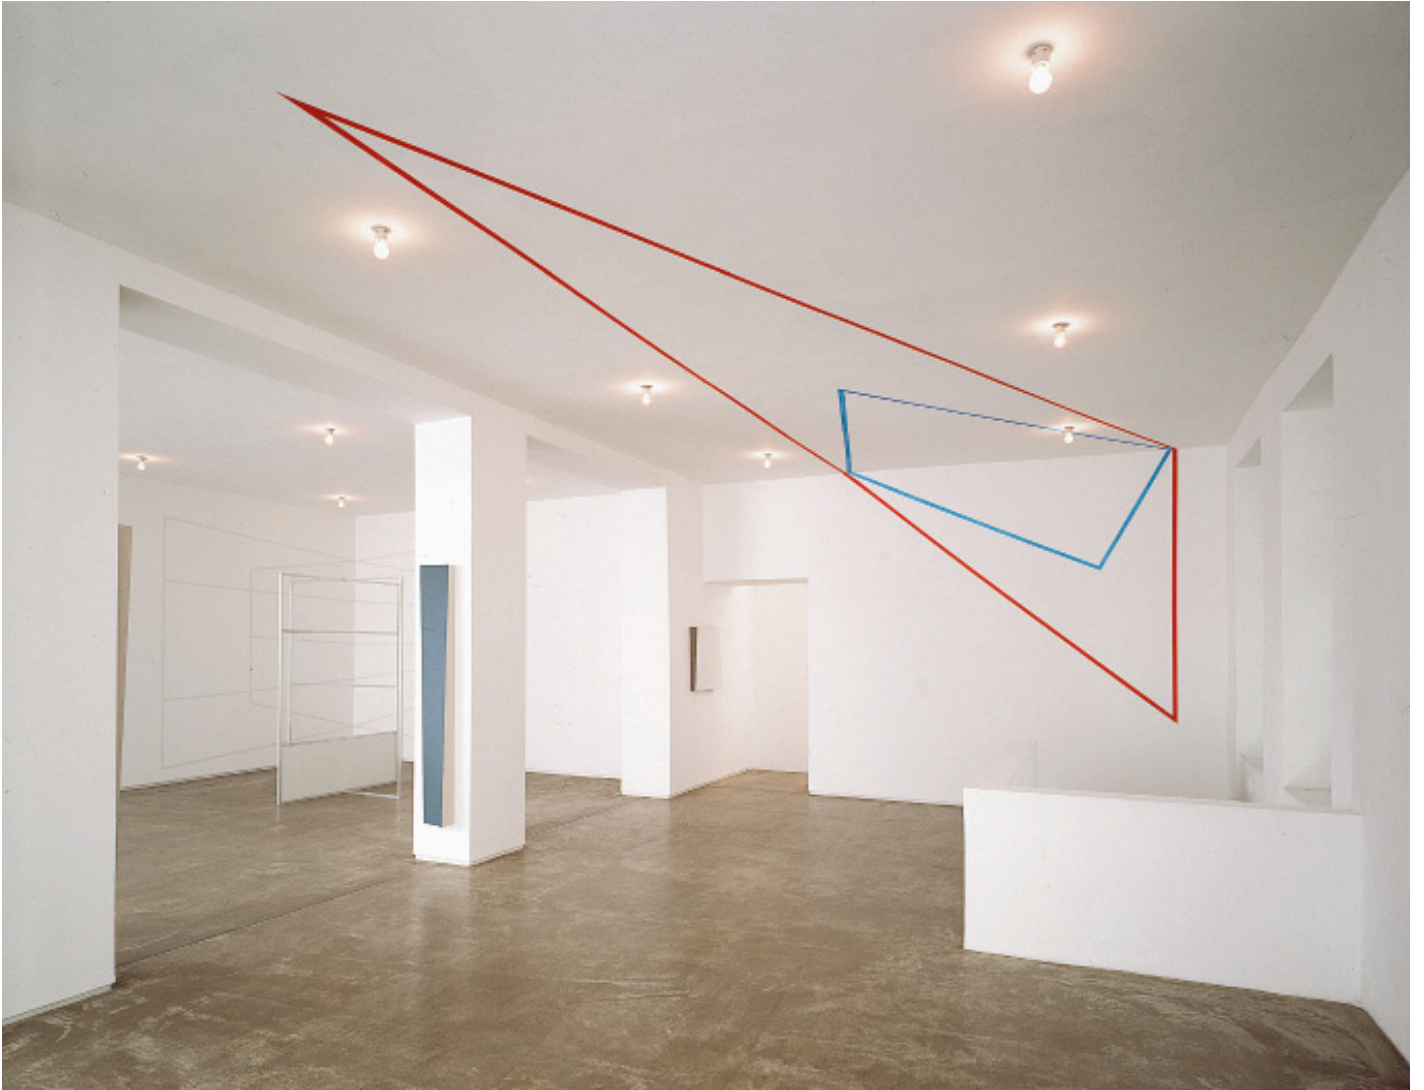

Dirk Rathke

Raumzeichnung Berlin 01-1 / Room drawing Berlin 01-1 2001, view from the solo exhibition *Moving changing thinking* at Galerie Markus Richter 2001, 240 x 300 x 680 cm, 94 1/2" x 118 1/8" x 267 3/4"

Pastel on wall

Photo: Uwe Walter

SEMJON CONTEMPORARY
GALERIE FÜR ZEITGENÖSSISCHE KUNST