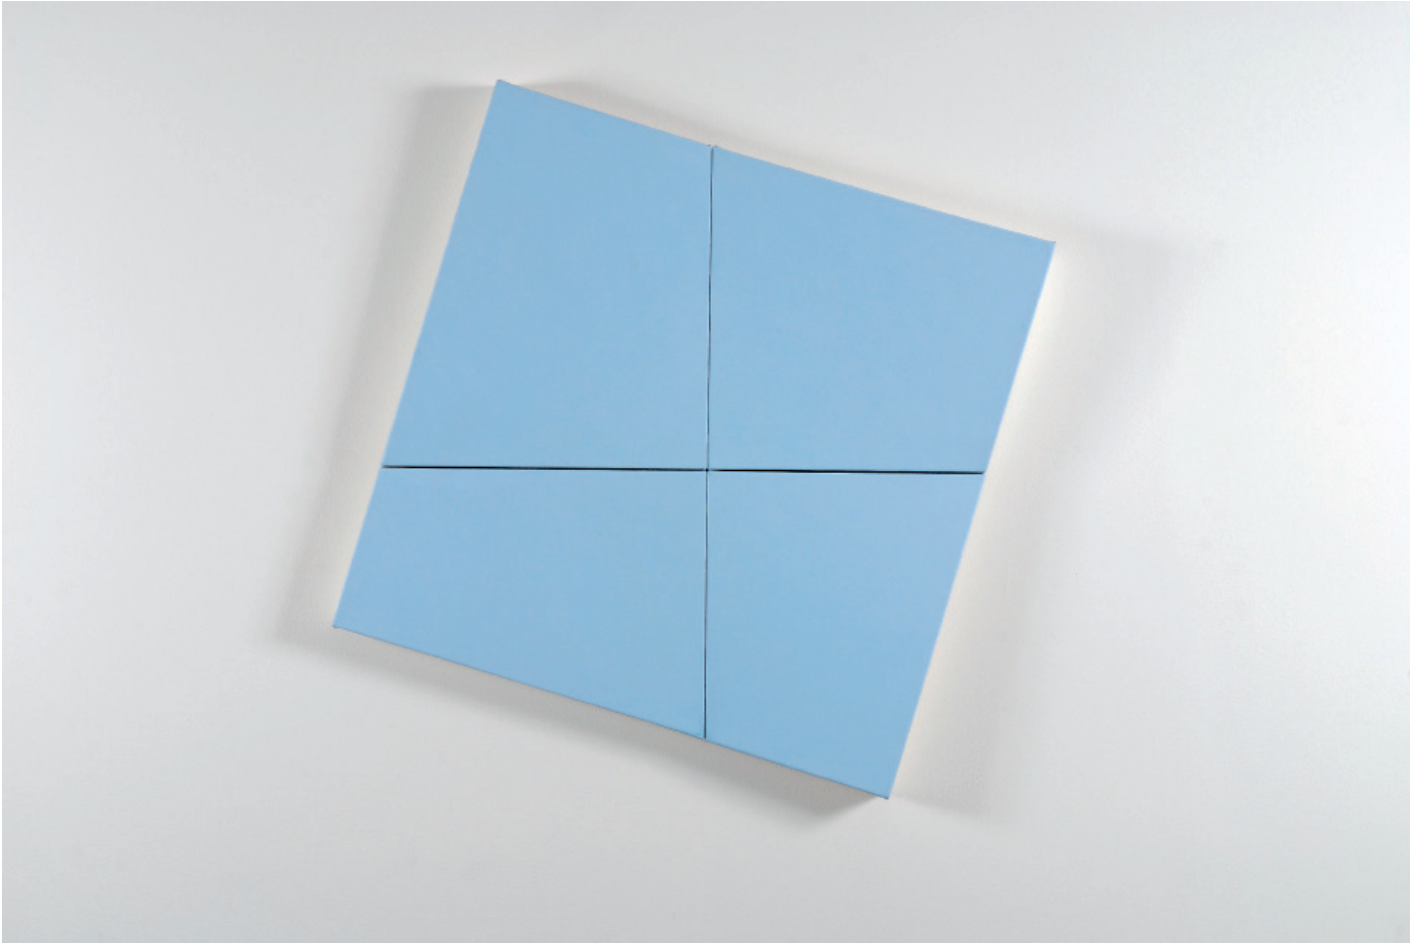

Dirk Rathke

Painting object O. T. (# 634)

2012, 90 x 92 x 9,5 cm, 35 7/16" x 36 3/16" x 3 3/4"

Oil on canvas, quadripartite

Photo: Jürgen Baumann

SEMJON CONTEMPORARY
GALERIE FÜR ZEITGENÖSSISCHE KUNST