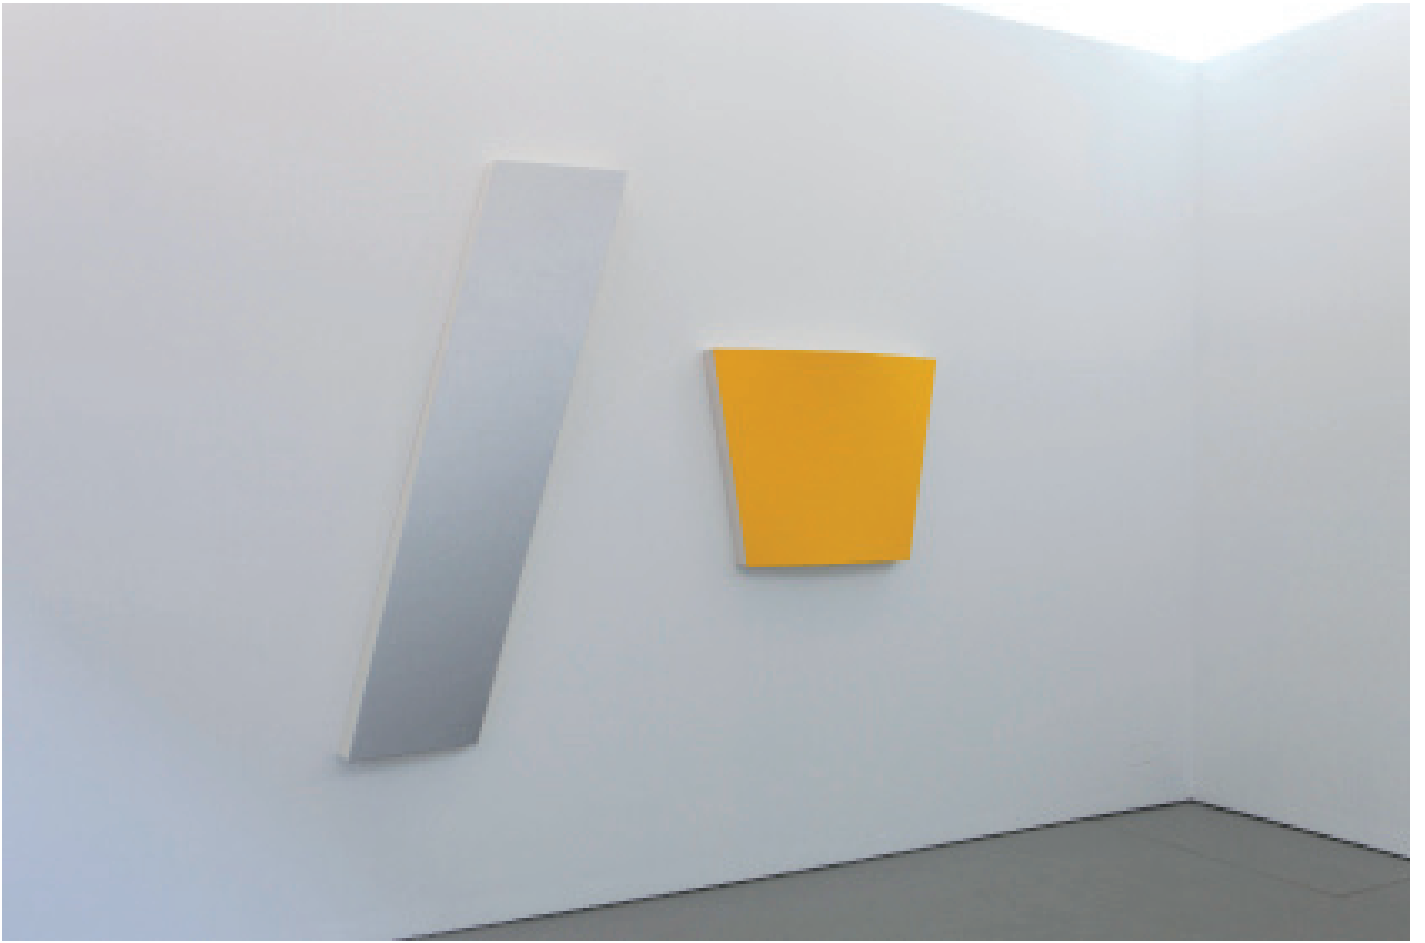

Dirk Rathke

Dialog by Invitation, Constellation 1

2014, size variable; single: 193 x 42 x 12/5 cm; 77 x 98 x 15/8 cm

76" x 16 1/2" x 4 3/4" and 2"; 30 5/16" x 38 9/16" x 5 7/8" and 3 1/8"

Acrylic paint (left) and oil (right) on canvas

Photo: Lukas Heibges