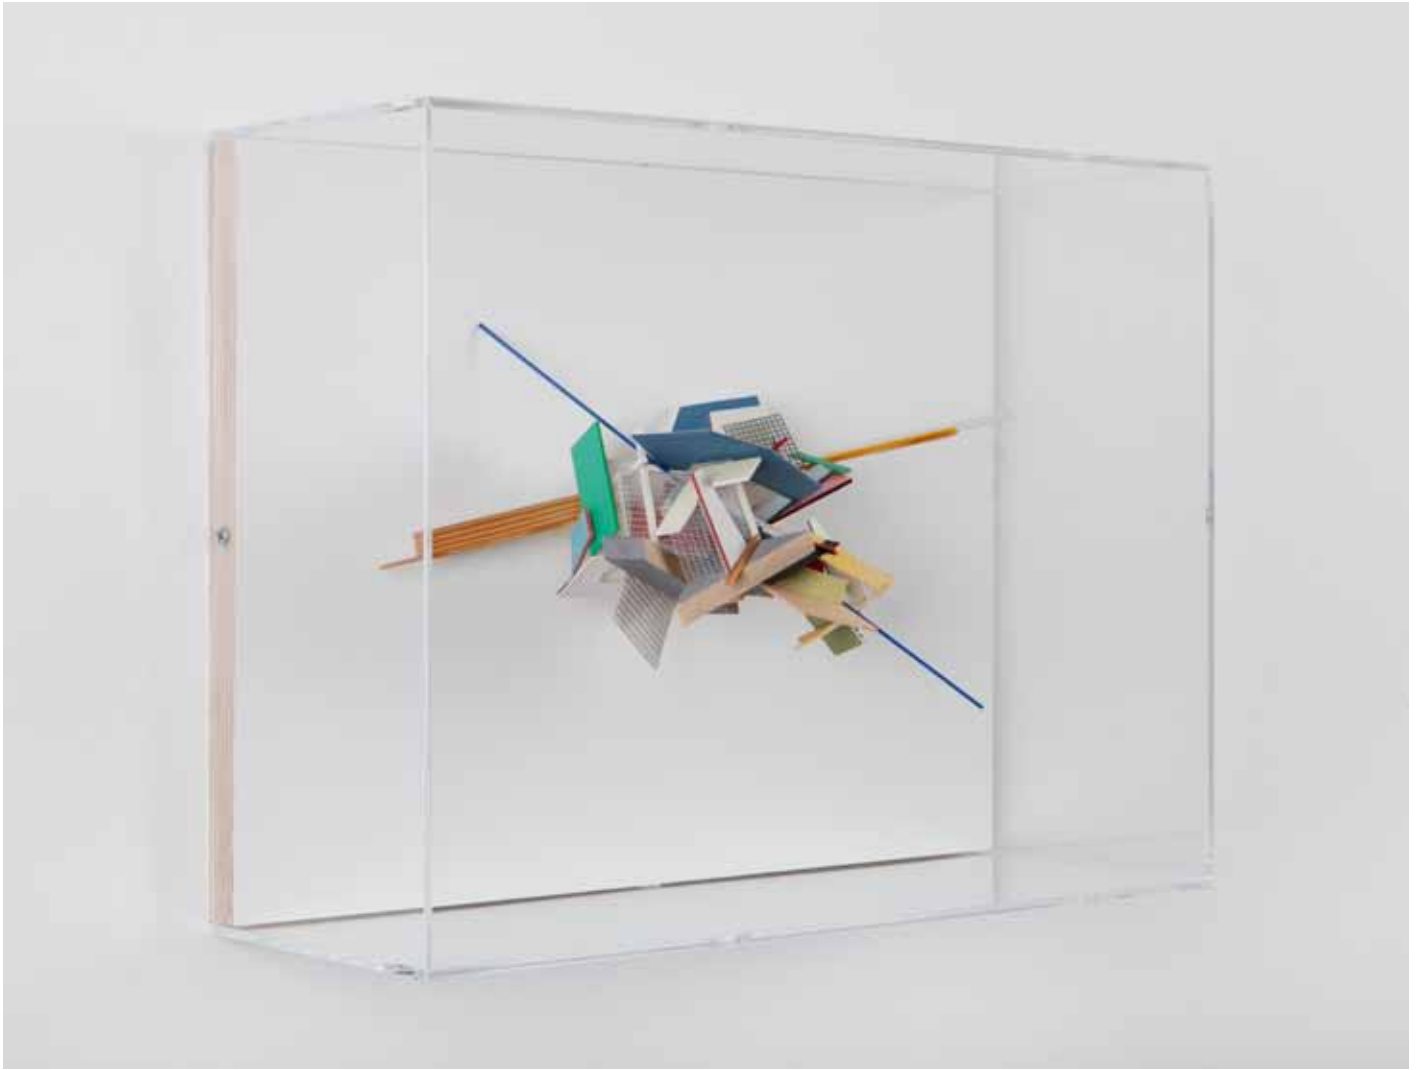

Colin Ardley

Decoy/ R/B/Y (from the left)

2015, 33 x 43 x 16 cm, wood, carton, coloured paper,
perforated metal plate, plastic and acrylic glass

Photo: Lukas Heibges

SEMJON CONTEMPORARY
GALERIE FÜR ZEITGENÖSSISCHE KUNST