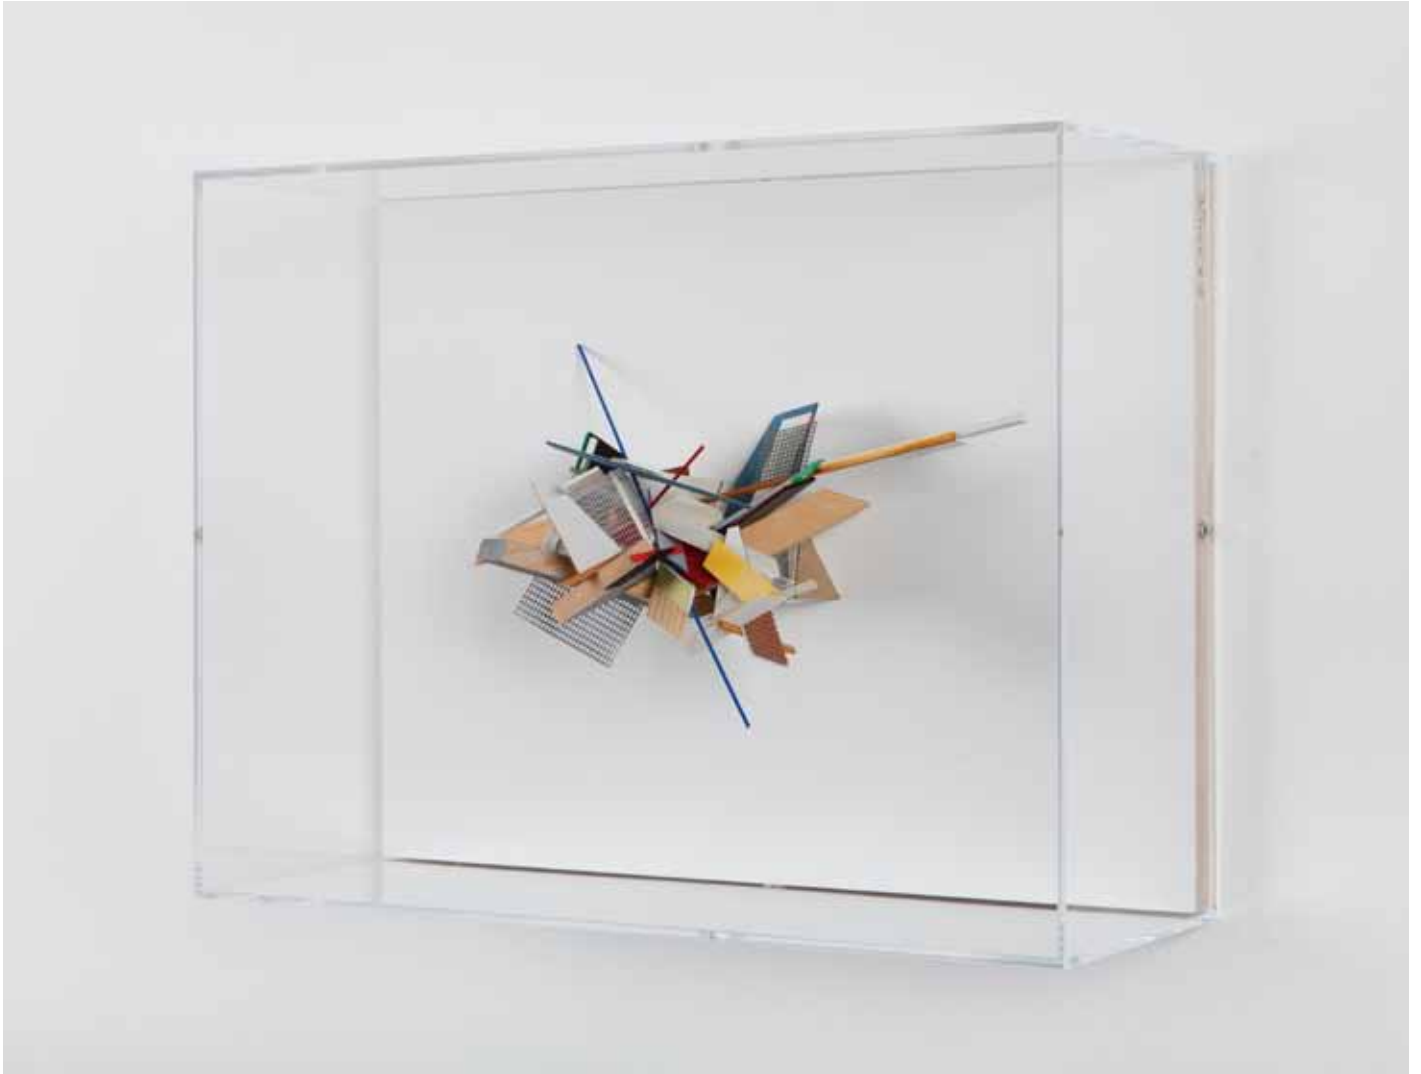

Decoy/ R/B/Y (from the left)

2015, 33 x 43 x 16 cm, wood, carton, coloured paper,
perforated metal plate, plastic and acrylic glass

Photo: Lukas Heibges

SEMJON CONTEMPORARY
GALERIE FÜR ZEITGENÖSSISCHE KUNST